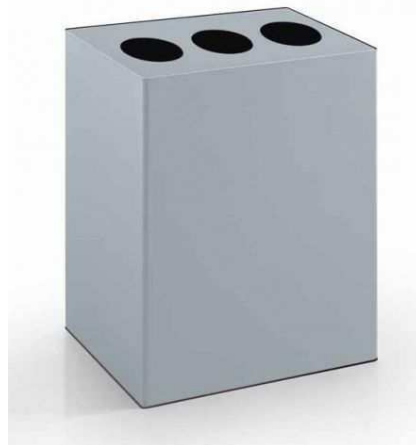

Container set for waste recycling

Single container flat top: Base cm. 34,5x34,5 - H. cm. 85

Single container inclined top : Base cm. 30x30 - H. cm. 70

Multiple container flat top: P. 39 cm - L. 60 cm - H. cm. 75

Material: Steel with epoxy powders painted

Ecology Services Communication

www.escservices.eu